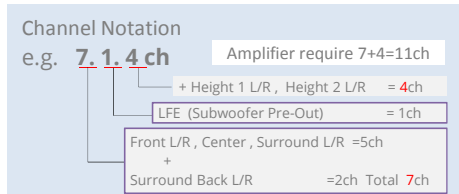

(1) Speaker Channel Basics